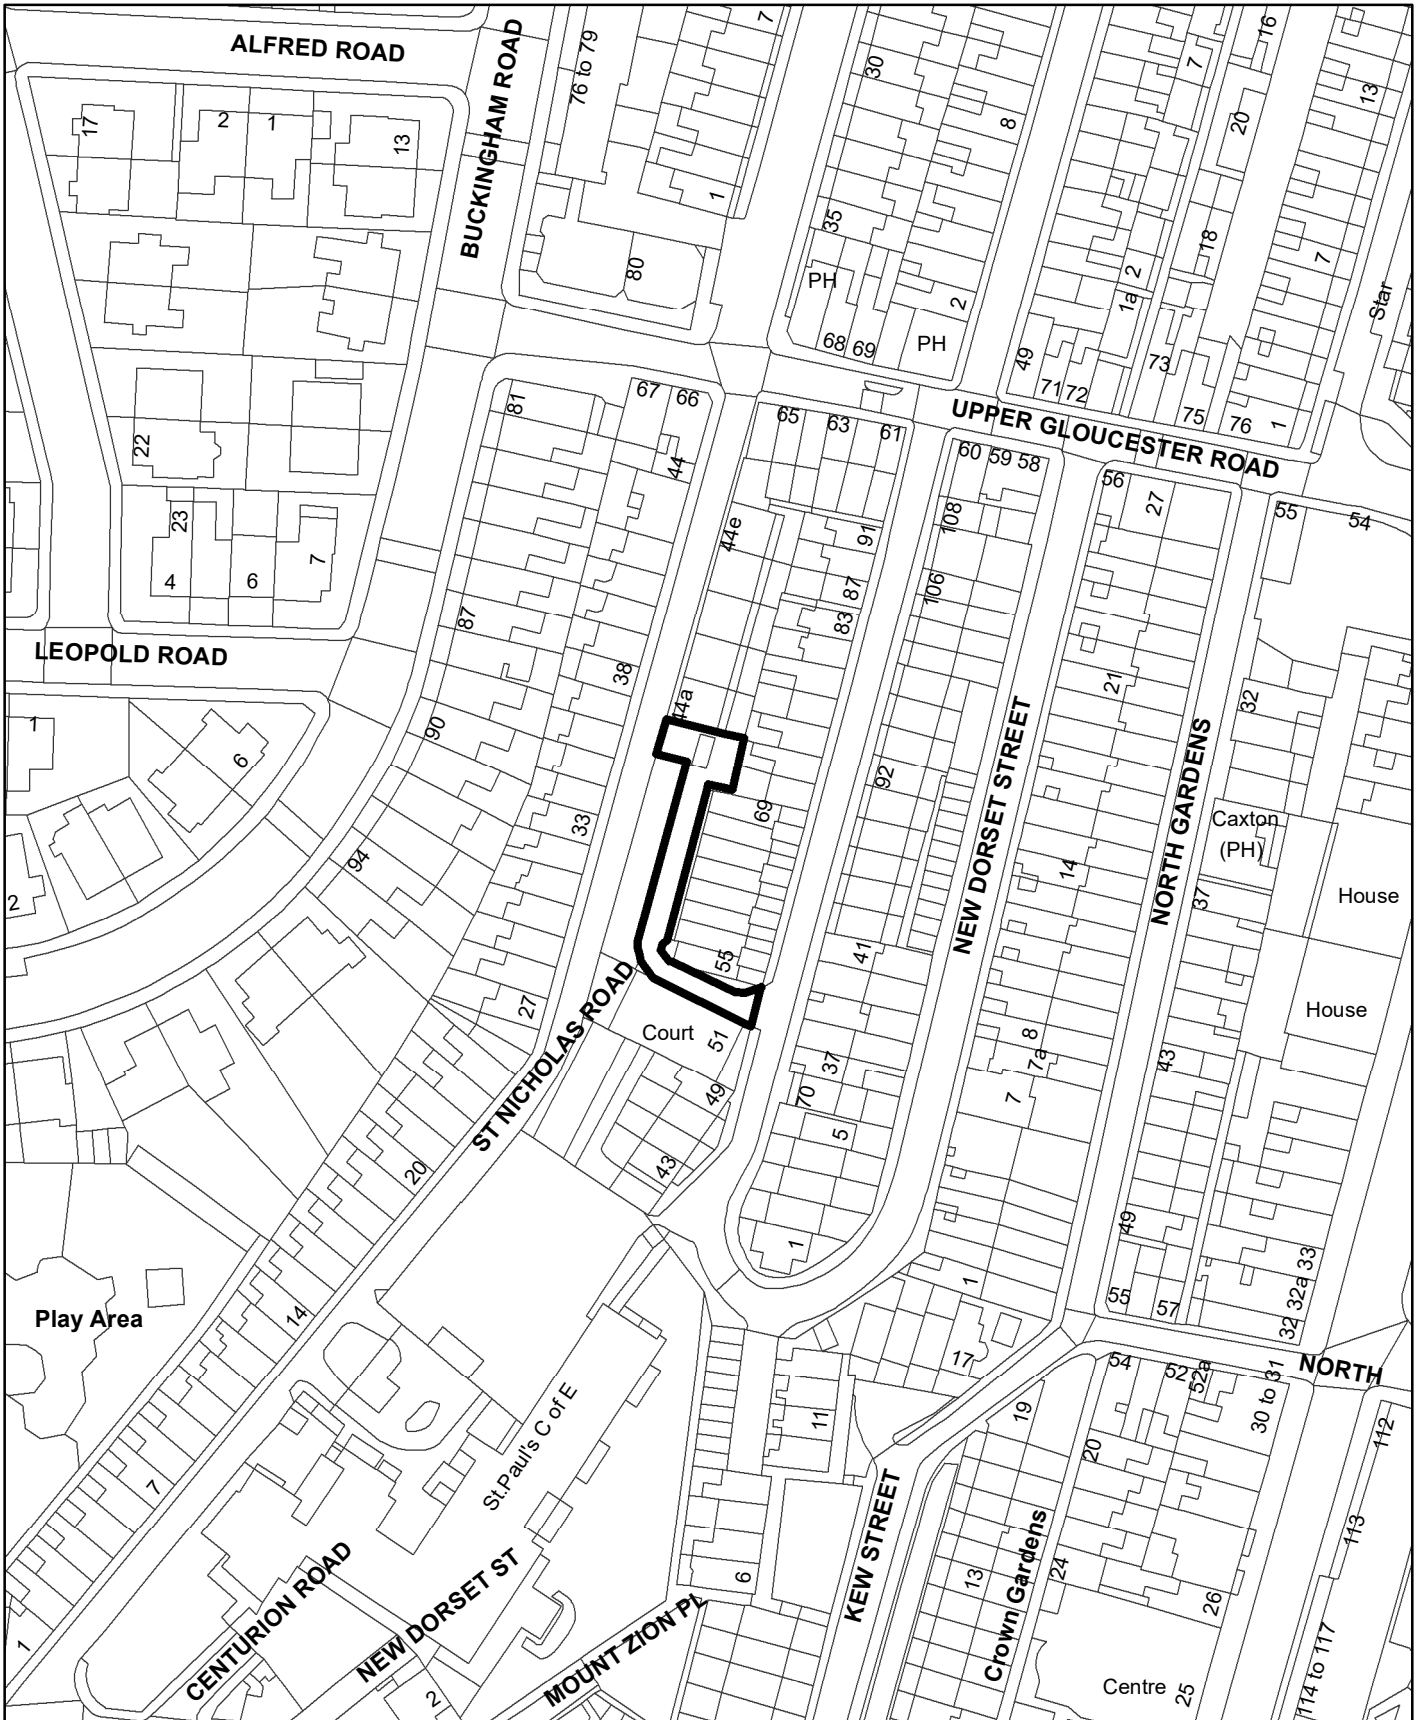

BH2023 00789 - Land Rear Of 69 Centurion Road

N

Scale: 1:1,250